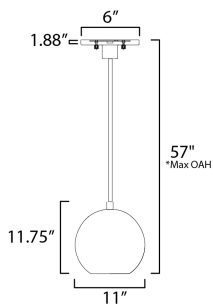

PRODUCT DESCRIPTION

Three sizes of thick Clear glass orbs are suspended displaying a small aluminum sphere encompassed within. Discretely recessed dedicated LED provides ample lighting without glare. Branching out from a central structural column, the striking Black and Satin Brass combination an additional LED light source directs light downward. These atomically inspired fixtures are sure to make a statement.

MEASUREMENTS

DIMENSION : 11" W x 11.75" H
 MAX OAH : 57" OAH
 CANOPY : 6" W x 1.88" H x 6" L
 HANGING WEIGHT : 5.82 lb

LAMPING

INPUT VOLTAGE : 120V
 LUMENS : 720 Rated (840 Del.)
 BULB : 1 x 12W LED AC Integrated , 12W Total
 BULB INCLUDED : (Integrated)
 DIMMABLE : ELV
 CRI : 90 CRI
 COLOR_TEMP : 3000K